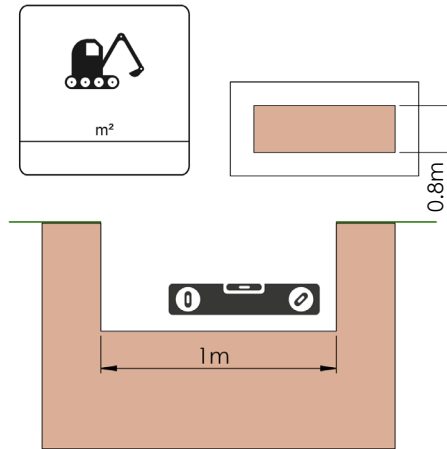

### CC & OM

1	MTGO904-C		1x Cross Trainer	108kg
2	MTGO602-01-A		1x 777 x 495 x 344mm	23kg
3	A4 Security Torx button screw		6x M12x50mm	-kg
4	A4 Washer		6x M12 Washer	-kg

CC

1

2

3

4

5

6

CC

2 x6

3 x6

1

DETAIL A  
SCALE 1 : 1

800

1000