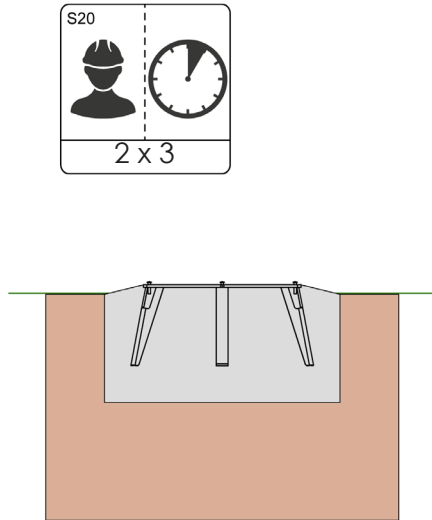

### CC & OM

1	MTGO904-C		1x Cross Trainer	108kg
2	MTGO602-01-A		1x 777 x 495 x 344mm	23kg
3	A4 Security Torx button screw		6x M12x50mm	-kg
4	A4 Washer		6x M12 Washer	-kg

CC

1

2

3

4

5

6

CC

2 x6

3 x6

1

DETAIL A  
SCALE 1 : 1

800

1000