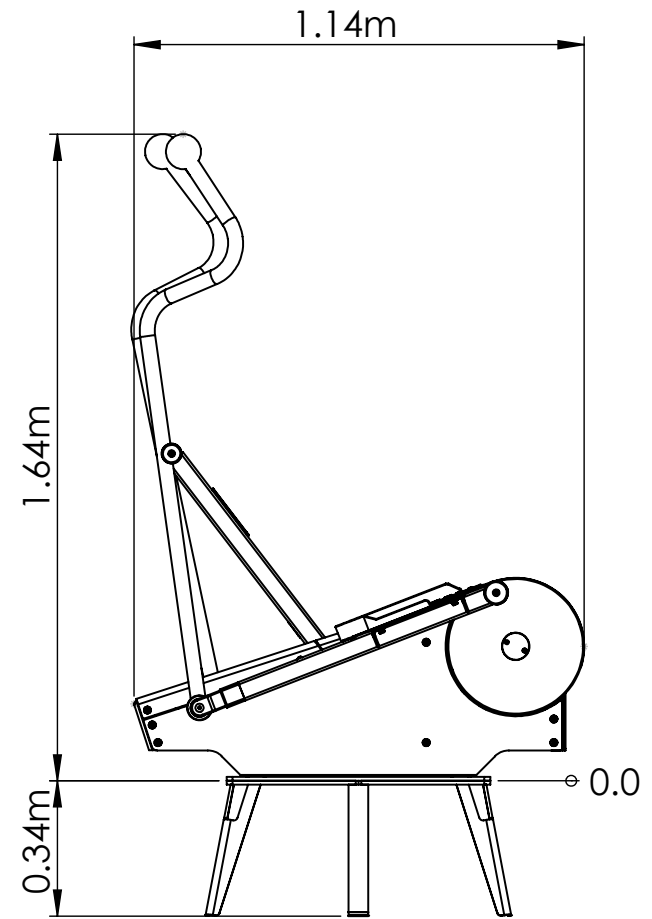

### CC & OM

1	MTGO904-C		1x Cross Trainer	108kg
2	MTGO602-01-A		1x 777 x 495 x 344mm	23kg
3	A4 Security Torx button screw		6x M12x50mm	-kg
4	A4 Washer		6x M12 Washer	-kg

CC

1

2

3

4

5

6

CC

2 x6

3 x6

1

DETAIL A  
SCALE 1 : 1

800

1000