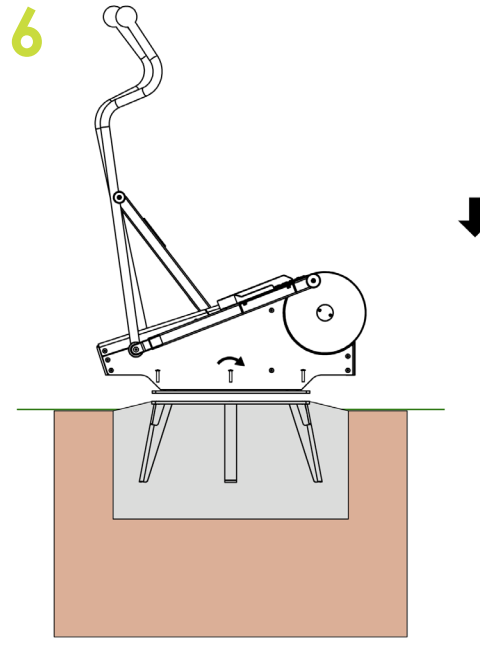

### CC & OM

1	MTGO904-C		1x Cross Trainer	108kg
2	MTGO602-01-A		1x 777 x 495 x 344mm	23kg
3	A4 Security Torx button screw		6x M12x50mm	-kg
4	A4 Washer		6x M12 Washer	-kg

CC

1

2

3

4

5

6

CC

2 x6

3 x6

1

DETAIL A  
SCALE 1 : 1

800

1000