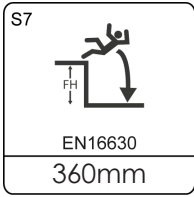

### CC & OM

1	MTGO904-C		1x Cross Trainer	108kg
2	MTGO602-01-A		1x 777 x 495 x 344mm	23kg
3	A4 Security Torx button screw		6x M12x50mm	-kg
4	A4 Washer		6x M12 Washer	-kg

CC

1

2

3

4

5

6

CC

2 x6

3 x6

1

DETAIL A  
SCALE 1 : 1

800

1000