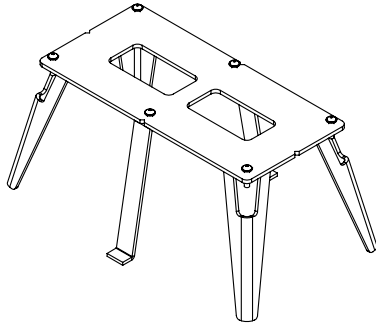

### CC & OM

1	MTGO904-C		1x Cross Trainer	108kg
2	MTGO602-01-A		1x 777 x 495 x 344mm	23kg
3	A4 Security Torx button screw		6x M12x50mm	-kg
4	A4 Washer		6x M12 Washer	-kg

CC

1

2

3

4

5

6

CC

2 x6

3 x6

1

DETAIL A  
SCALE 1 : 1

800

1000