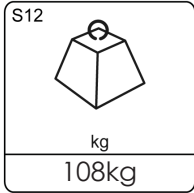

### CC & OM

1	MTGO904-C		1x Cross Trainer	108kg
2	MTGO602-01-A		1x 777 x 495 x 344mm	23kg
3	A4 Security Torx button screw		6x M12x50mm	-kg
4	A4 Washer		6x M12 Washer	-kg

CC

1

2

3

4

5

6

CC

2 x6

3 x6

1

DETAIL A  
SCALE 1 : 1

800

1000