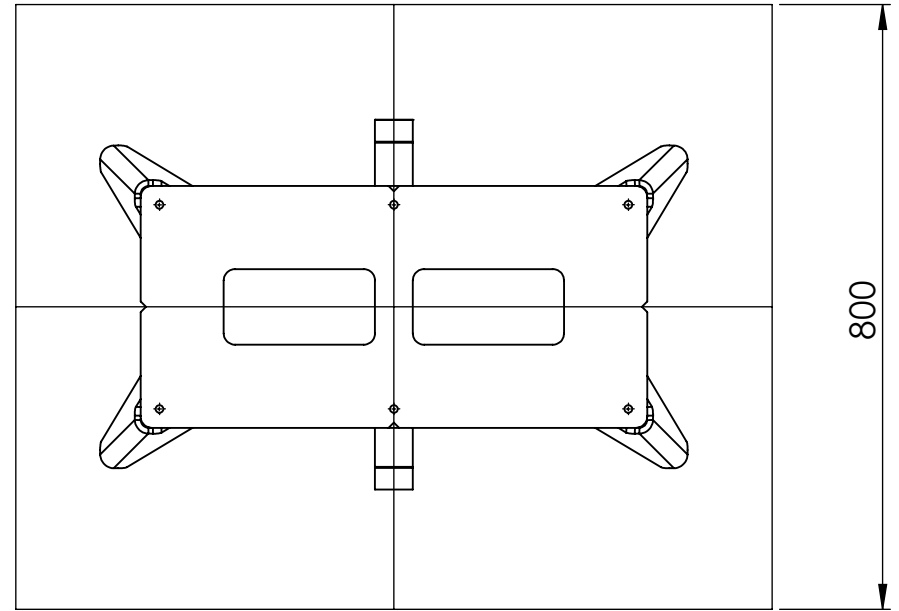

### CC & OM

1	MTGO904-C		1x Cross Trainer	108kg
2	MTGO602-01-A		1x 777 x 495 x 344mm	23kg
3	A4 Security Torx button screw		6x M12x50mm	-kg
4	A4 Washer		6x M12 Washer	-kg

CC

1

2

3

4

5

6

CC

2 x6

3 x6

1

DETAIL A  
SCALE 1 : 1

800

1000