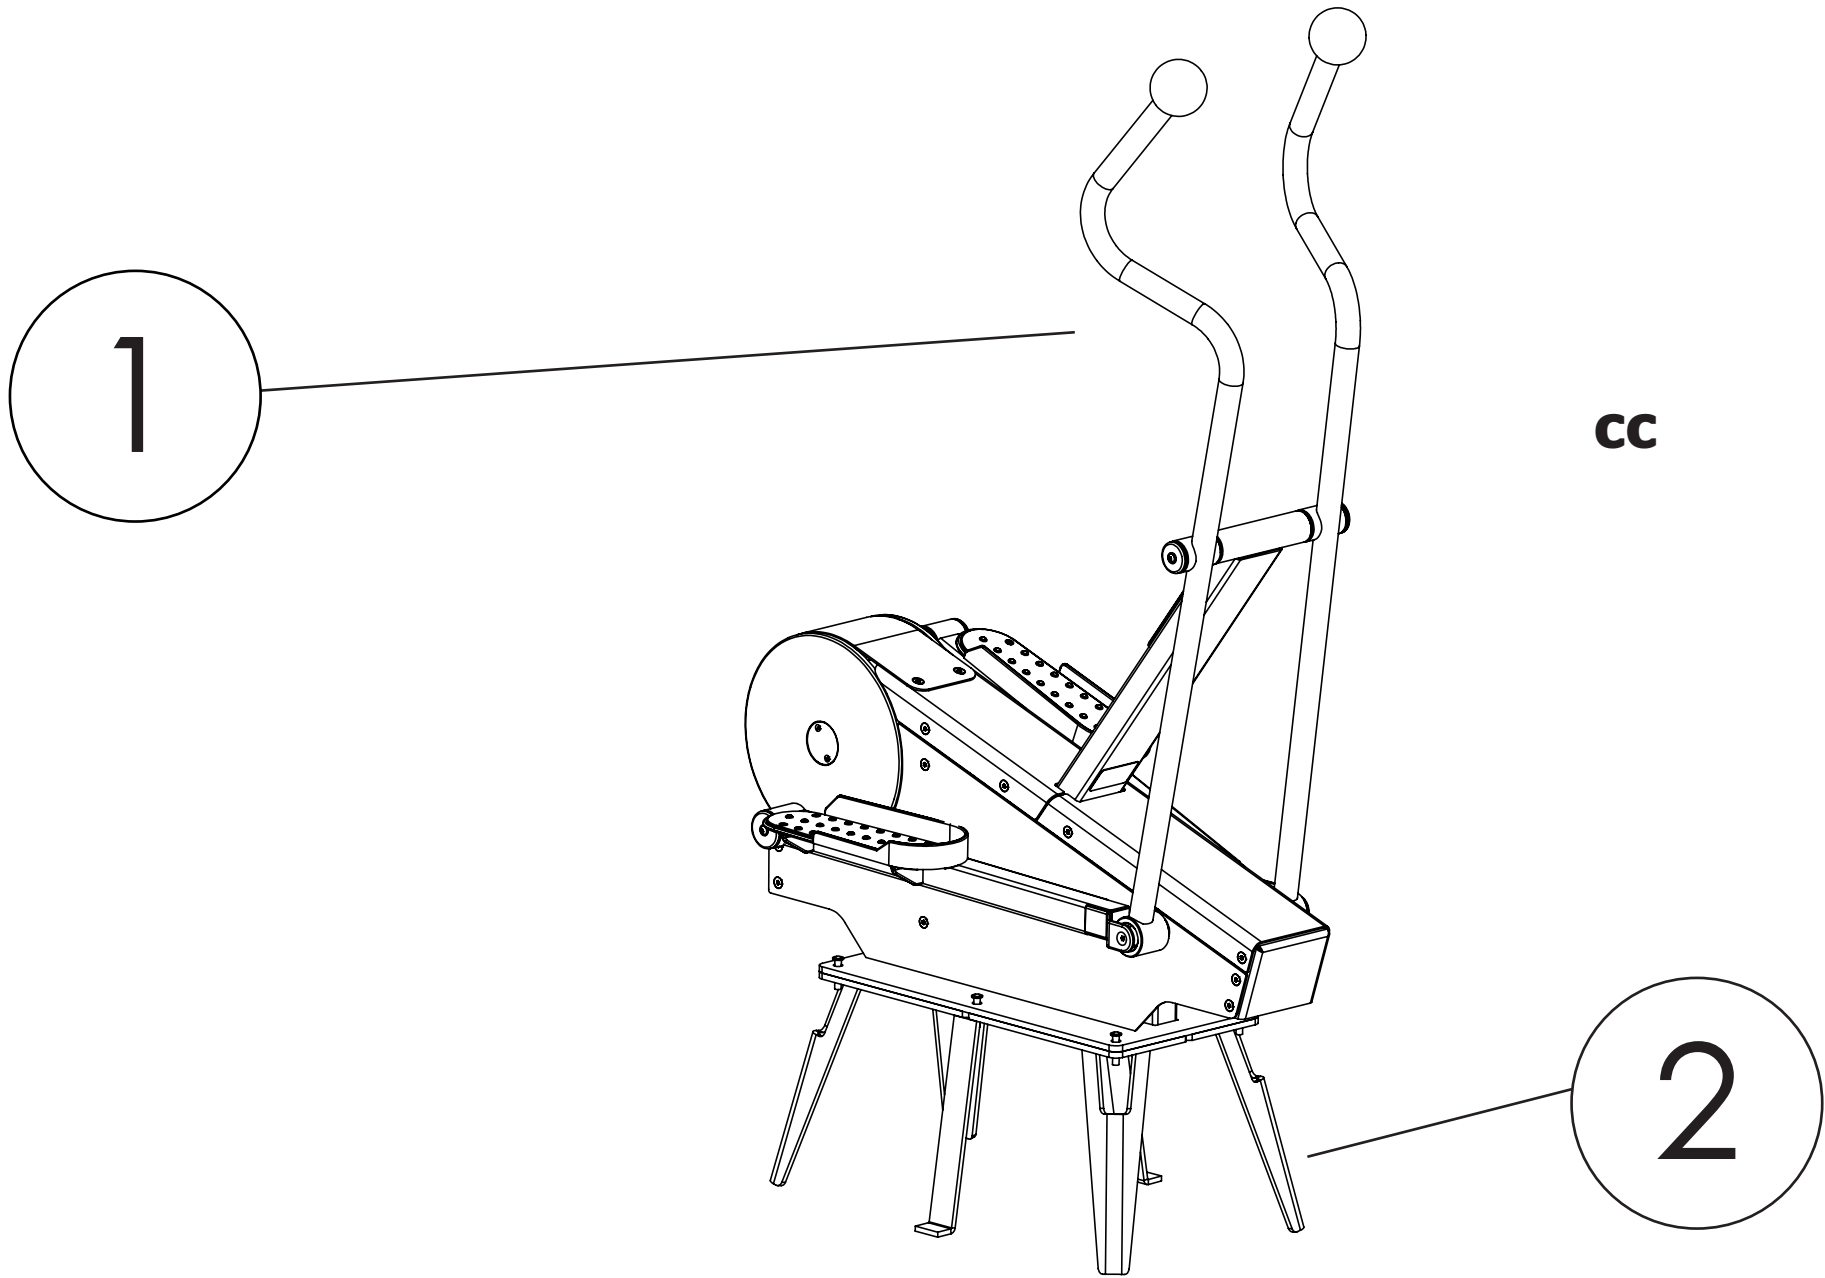

### CC & OM

1	MTGO904-C		1x Cross Trainer	108kg
2	MTGO602-01-A		1x 777 x 495 x 344mm	23kg
3	A4 Security Torx button screw		6x M12x50mm	-kg
4	A4 Washer		6x M12 Washer	-kg

CC

1

2

3

4

5

6

CC

2 x6

3 x6

1

DETAIL A  
SCALE 1 : 1

800

1000