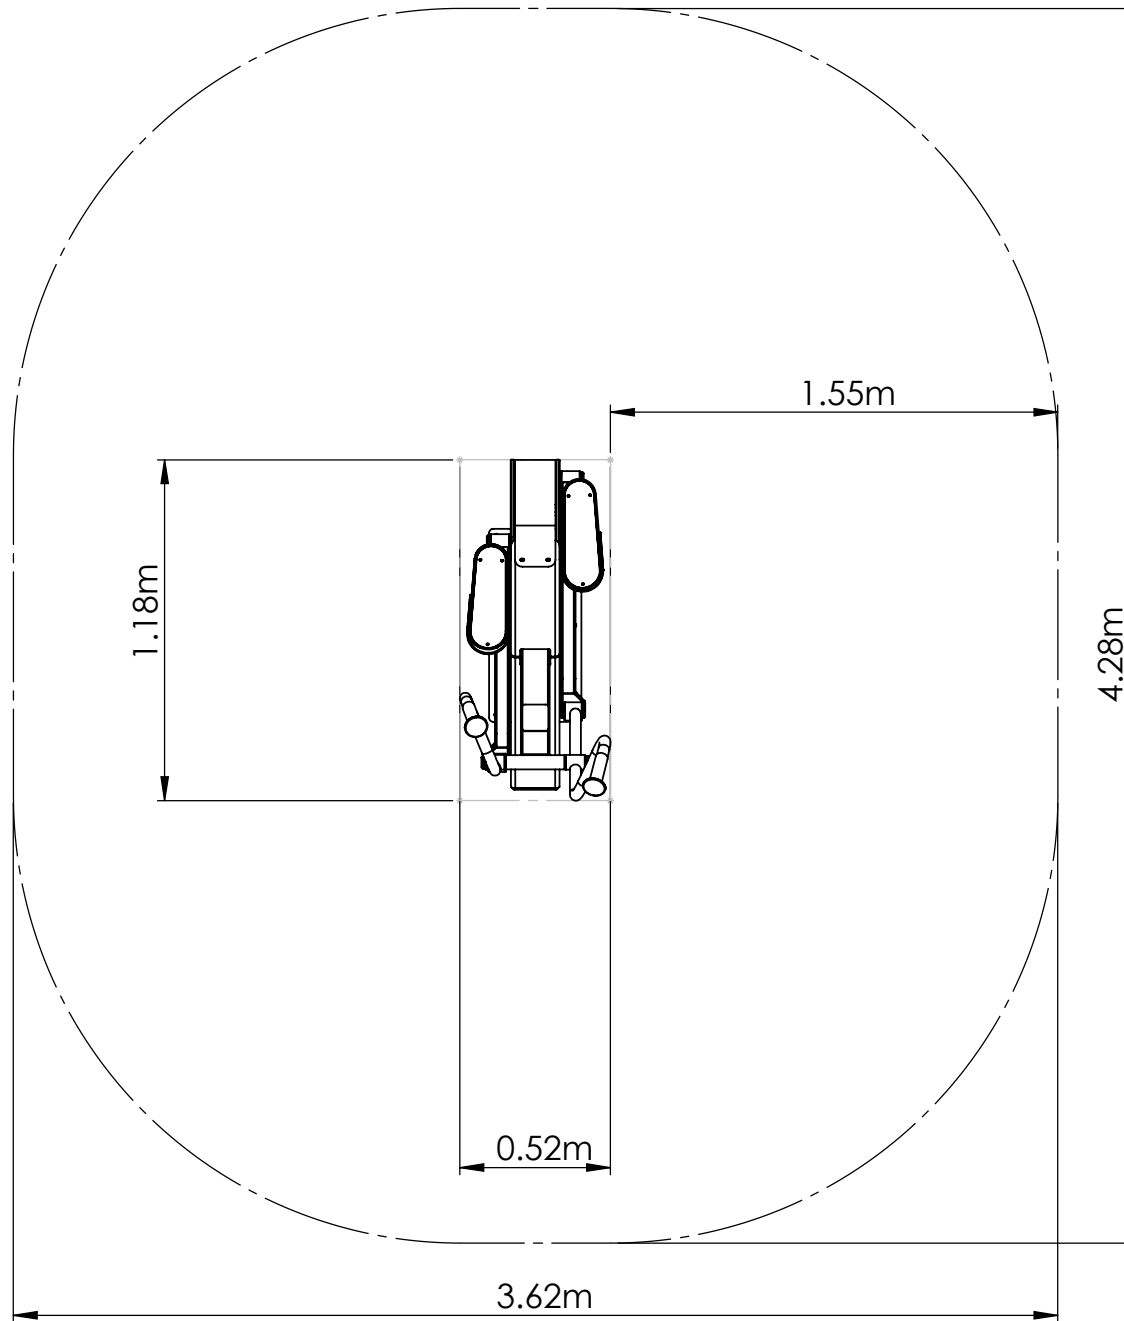

### CC & OM

1	MTGO904-C		1x Cross Trainer	108kg
2	MTGO602-01-A		1x 777 x 495 x 344mm	23kg
3	A4 Security Torx button screw		6x M12x50mm	-kg
4	A4 Washer		6x M12 Washer	-kg

CC

1

2

3

4

5

6

CC

2 x6

3 x6

1

DETAIL A  
SCALE 1 : 1

800

1000