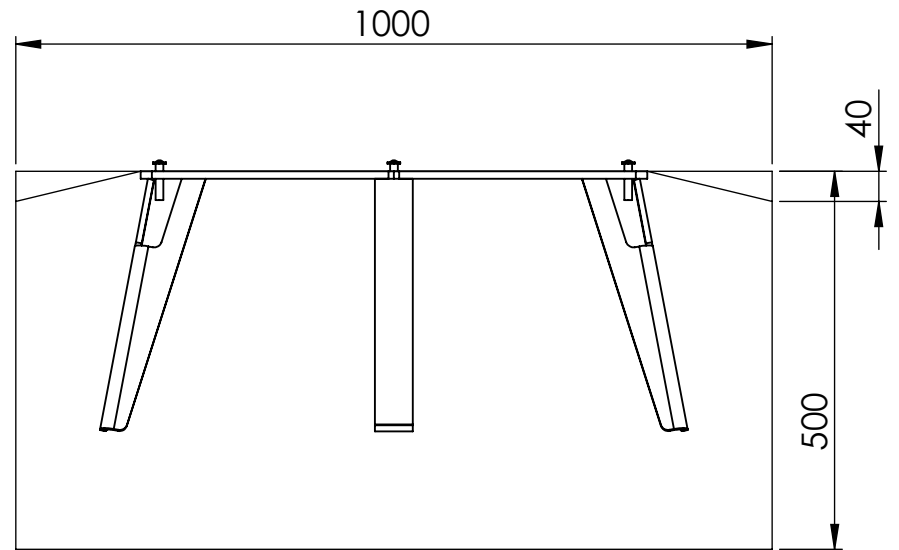

### CC & OM

1	MTGO904-C		1x Cross Trainer	108kg
2	MTGO602-01-A		1x 777 x 495 x 344mm	23kg
3	A4 Security Torx button screw		6x M12x50mm	-kg
4	A4 Washer		6x M12 Washer	-kg

CC

1

2

3

4

5

6

CC

2 x6

3 x6

1

DETAIL A  
SCALE 1 : 1

800

1000