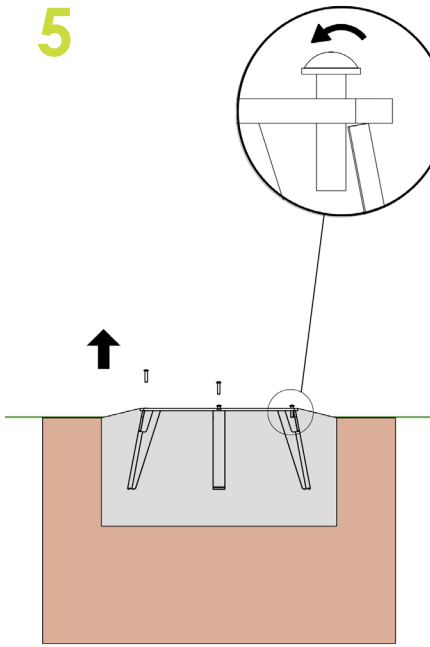

### CC & OM

1	MTGO904-C		1x Cross Trainer	108kg
2	MTGO602-01-A		1x 777 x 495 x 344mm	23kg
3	A4 Security Torx button screw		6x M12x50mm	-kg
4	A4 Washer		6x M12 Washer	-kg

CC

1

2

3

4

5

6

CC

2 x6

3 x6

1

DETAIL A  
SCALE 1 : 1

800

1000