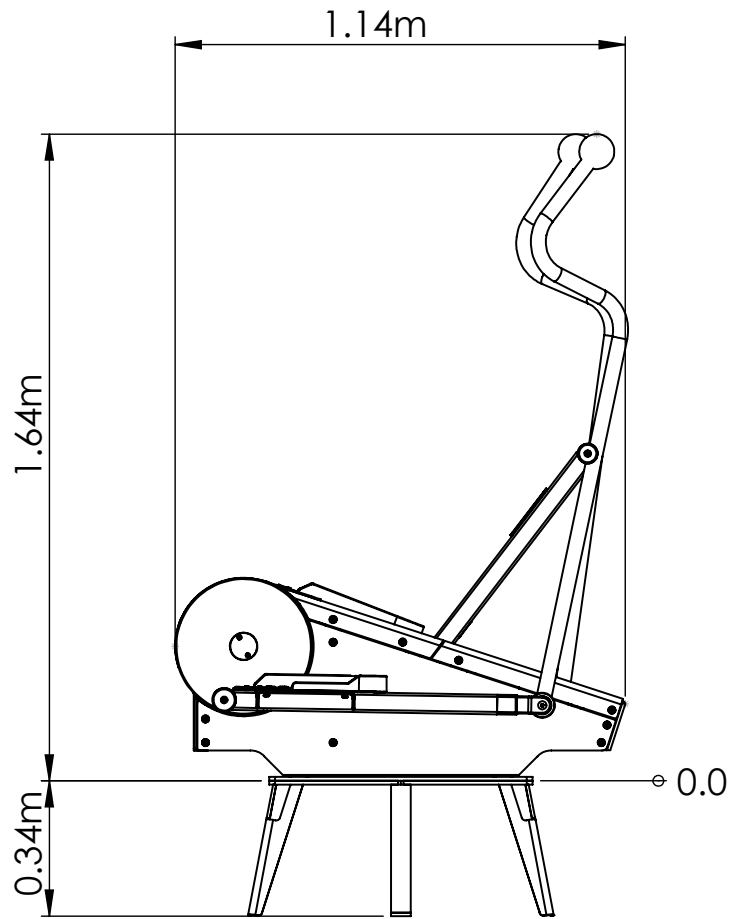

### CC & OM

1	MTGO904-C		1x Cross Trainer	108kg
2	MTGO602-01-A		1x 777 x 495 x 344mm	23kg
3	A4 Security Torx button screw		6x M12x50mm	-kg
4	A4 Washer		6x M12 Washer	-kg

CC

1

2

3

4

5

6

CC

2 x6

3 x6

1

DETAIL A  
SCALE 1 : 1

800

1000