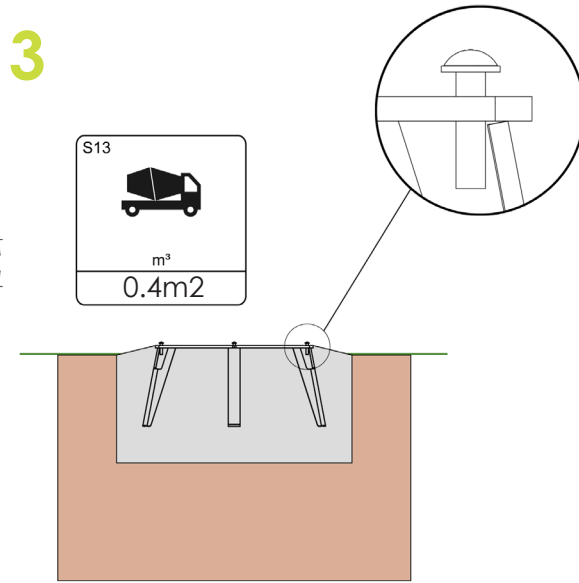

### CC & OM

1	MTGO904-C		1x Cross Trainer	108kg
2	MTGO602-01-A		1x 777 x 495 x 344mm	23kg
3	A4 Security Torx button screw		6x M12x50mm	-kg
4	A4 Washer		6x M12 Washer	-kg

CC

1

2

3

4

5

6

CC

2 x6

3 x6

1

DETAIL A  
SCALE 1 : 1

800

1000